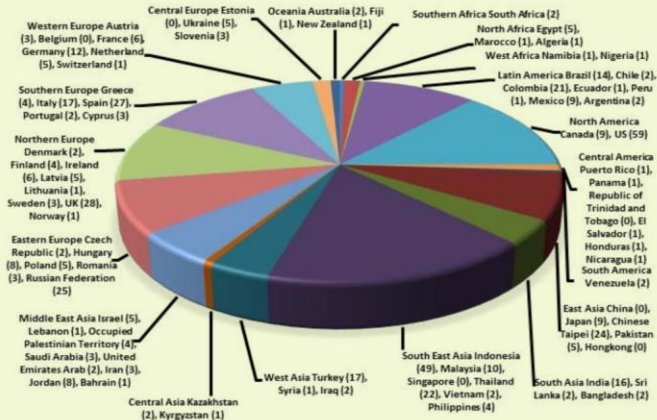

03

Networking

In this network, participants can share their best practices in sustainability program(s) as well as networking with other participants worldwide by attending the annual UI GreenMetric's International Workshop and regional/national workshops hosted by approved host universities.

Criteria & Indicator

UI GreenMetric Ranking Criteria in 2017

Who are the Participants?

The number of universities that have provided data in order to take part has shown a growth trend. In the first year, In 2010 UI GreenMetric published the ranking for 95 institutions. In the second year, the number published in the ranking was 178. Last year, the number published in the ranking was 515 from 75 countries. The basic ranking results and the detailed scores can both be found online at <http://greenmetric.ui.ac.id/overall-ranking-2016/>.

The number of universities participating has increased significantly since 2010. It started with 95 universities from 35 countries in 2010 and rose to 515 universities from 75 countries in 2016.

UI GreenMetric Increasing Participation 2010-2016