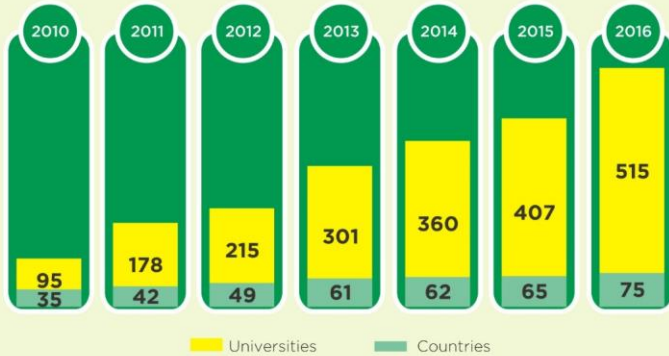

03

Networking

In this network, participants can share their best practices in sustainability program(s) as well as networking with other participants worldwide by attending the annual UI GreenMetric's International Workshop and regional/national workshops hosted by approved host universities.

04

the Benefits of Participation

What is the Methodology?

In the current performance evaluation tool there are 38 indicators and 6 criteria i.e setting infrastructure, energy climate change, waste, water, transportation and education.

Criteria & Indicator

UI GreenMetric Ranking Criteria in 2017

Who are the Participants?

The number of universities that have provided data in order to take part has shown a growth trend. In the first year, In 2010 UI GreenMetric published the ranking for 95 institutions. In the second year, the number published in the ranking was 178. Last year, the number published in the ranking was 515 from 75 countries. The basic ranking results and the detailed scores can both be found online at <http://greenmetric.ui.ac.id/overall-ranking-2016/>.

The number of universities participating has increased significantly since 2010. It started with 95 universities from 35 countries in 2010 and rose to 515 universities from 75 countries in 2016.

UI GreenMetric Increasing Participation 2010-2016